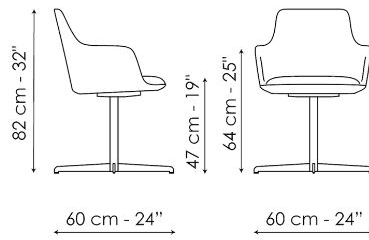

BONALDO

Itala Office, Miss Itala Office

Designer: **Gino Carollo**

The elegant office version of the Itala chair is striking on account of the proportions between the swivel base and the seat/backrest unit. The slight tapering of the latter is calculated to optimize the ergonomic performance and

comfort of the seat, which is significantly improved. This is an essential quality for prolonged use of the chair in the workplace. The Itala Office is available with a swivelling metal base and with armrests in the Miss Itala Office version.

Data sheet

Itala office

Width: 60cm

Depth: 60cm

Height: 82cm

Miss Itala office

Width: 60cm

Depth: 60cm

Height: 82cm

Finishes

SWIVEL BASE

Metal

Painted metal
Mat white

Painted metal
Mat anthracite grey

Painted metal
Mat dove grey

Painted metal
Mat brown