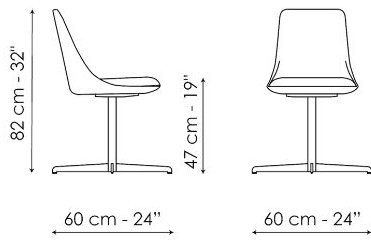

BONALDO

Itala Office, Miss Itala Office

Designer: **Gino Carollo**

The elegant office version of the Itala chair is striking on account of the proportions between the swivel base and the seat/backrest unit. The slight tapering of the latter is calculated to optimize the ergonomic performance and

comfort of the seat, which is significantly improved. This is an essential quality for prolonged use of the chair in the workplace. The Itala Office is available with a swivelling metal base and with armrests in the Miss Itala Office version.

Data sheet

Itala office

Width: 60cm

Depth: 60cm

Height: 82cm

Miss Itala office

Width: 60cm

Depth: 60cm

Height: 82cm

Finishes

SWIVEL BASE

Metal

Painted metal
Mat white

Painted metal
Mat anthracite grey

Painted metal
Mat dove grey

Painted metal
Mat brown