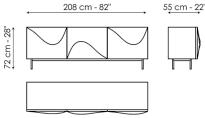

BONALDO

Vertigo

Inspired by the poster for Alfred Hitchcock's film of the same name, the Vertigo sideboard is distinguished by the soft wave that characterizes the front doors, creating a flow of movement on the surface that softens the rigorous design of the unit. The metal base consists of four seemingly slender feet that give the entire unit a sense of lightness. The Vertigo sideboard is available in three different colour combinations: white

Data sheet

Width: 208cm
Depth: 55cm
Height: 72cm

Outside frame

Wood

Lacquered wood
Mat bronze

Lacquered wood
Mat lead

Lacquered wood
Mat white

Doors